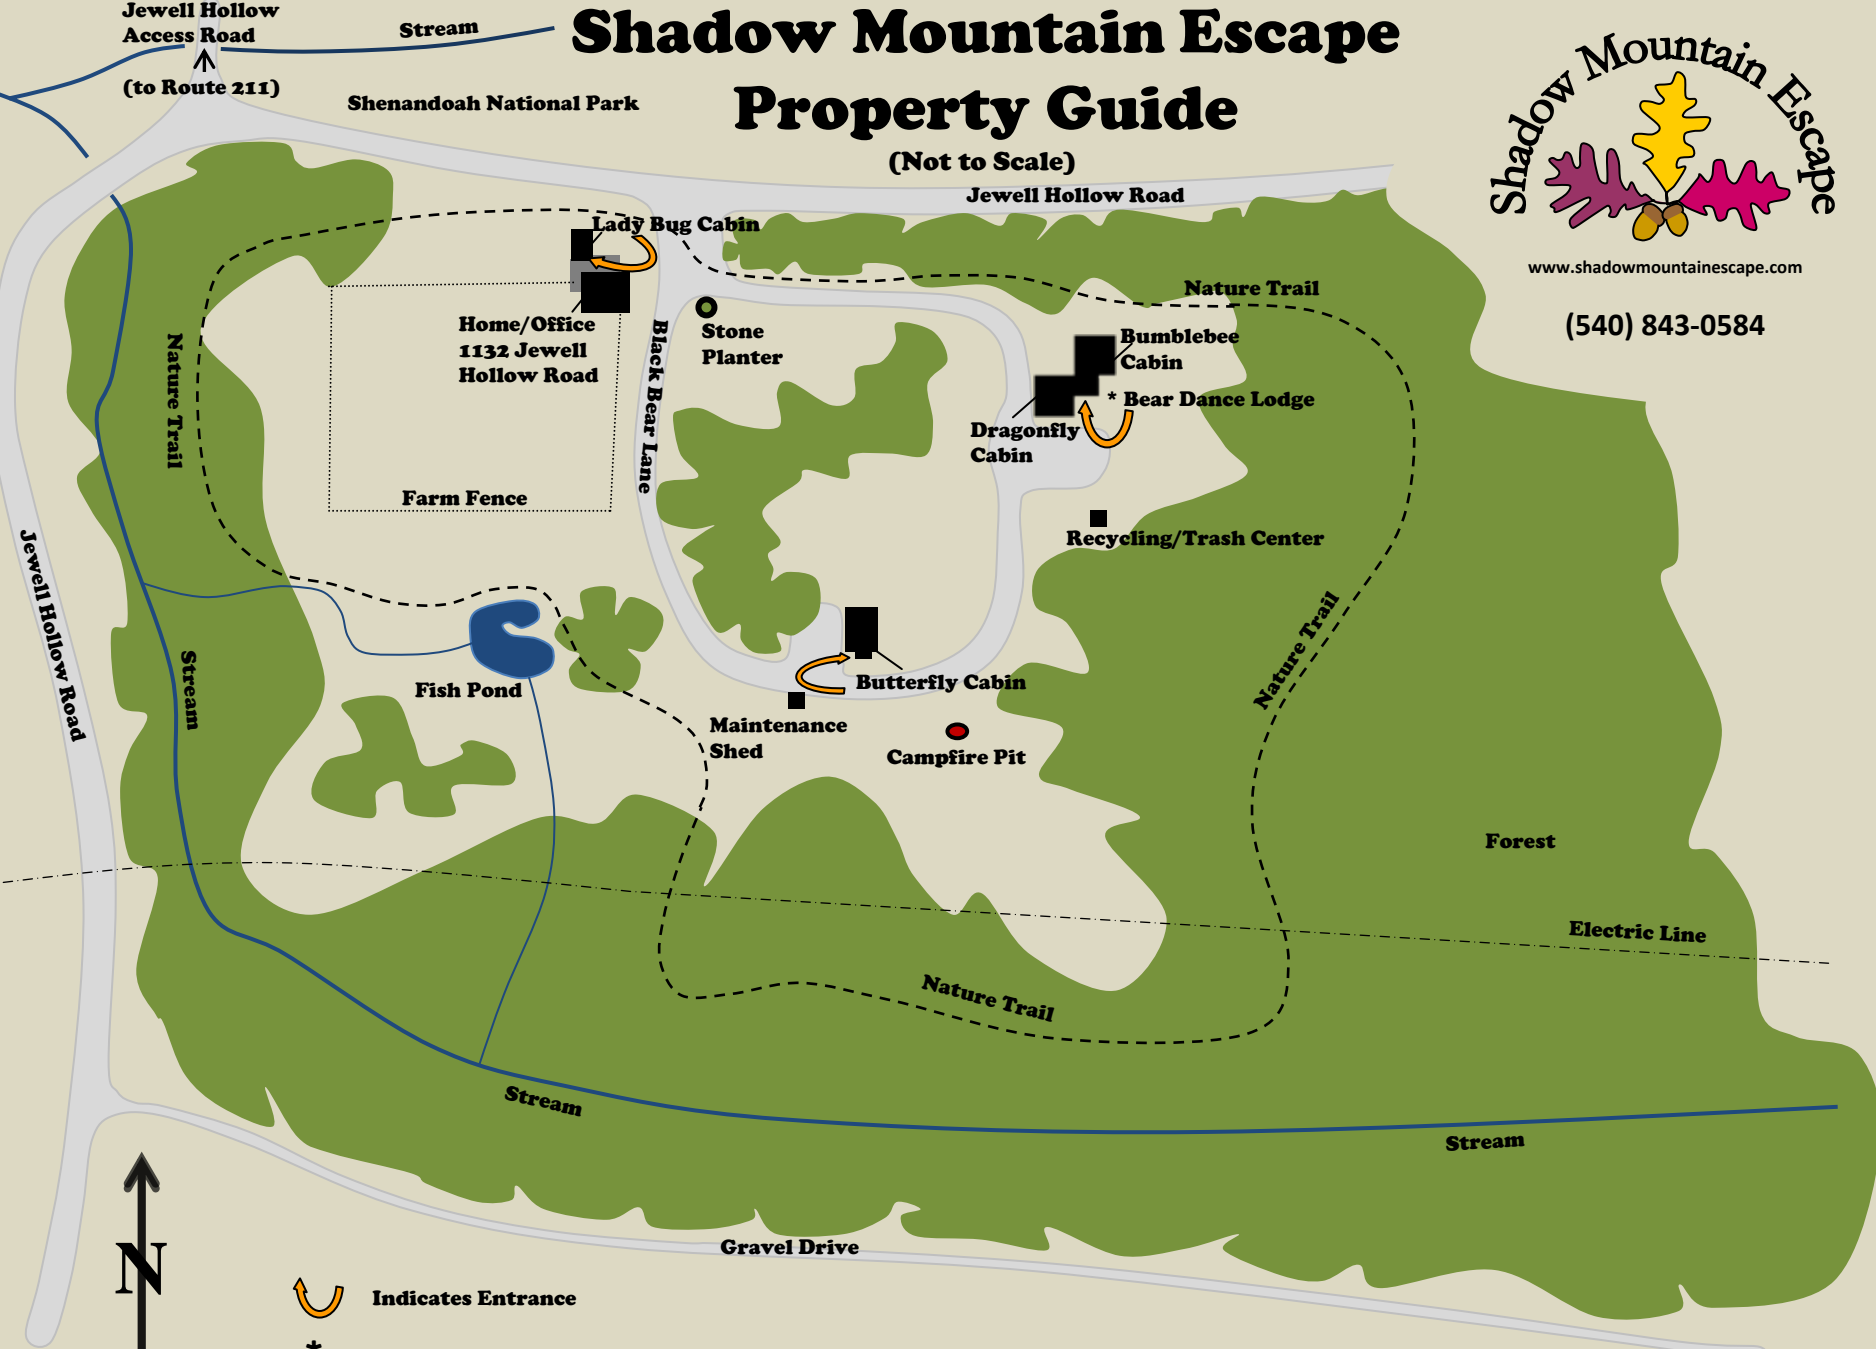

Shadow Mountain Escape Property Guide

(Not to Scale)

www.shadowmountainescape.com

(540) 843-0584

 Indicates Entrance

* The Bear Dance Lodge consists of the Bumblebee Cabin, Dragonfly Cabin, Observation Tower, and Cantina